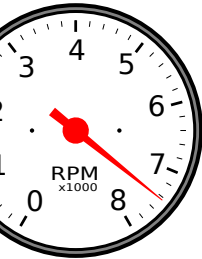

Coil

12V Battery

Kill SW

Pickup

Select

Tacho *

Curve 1 or 2 *