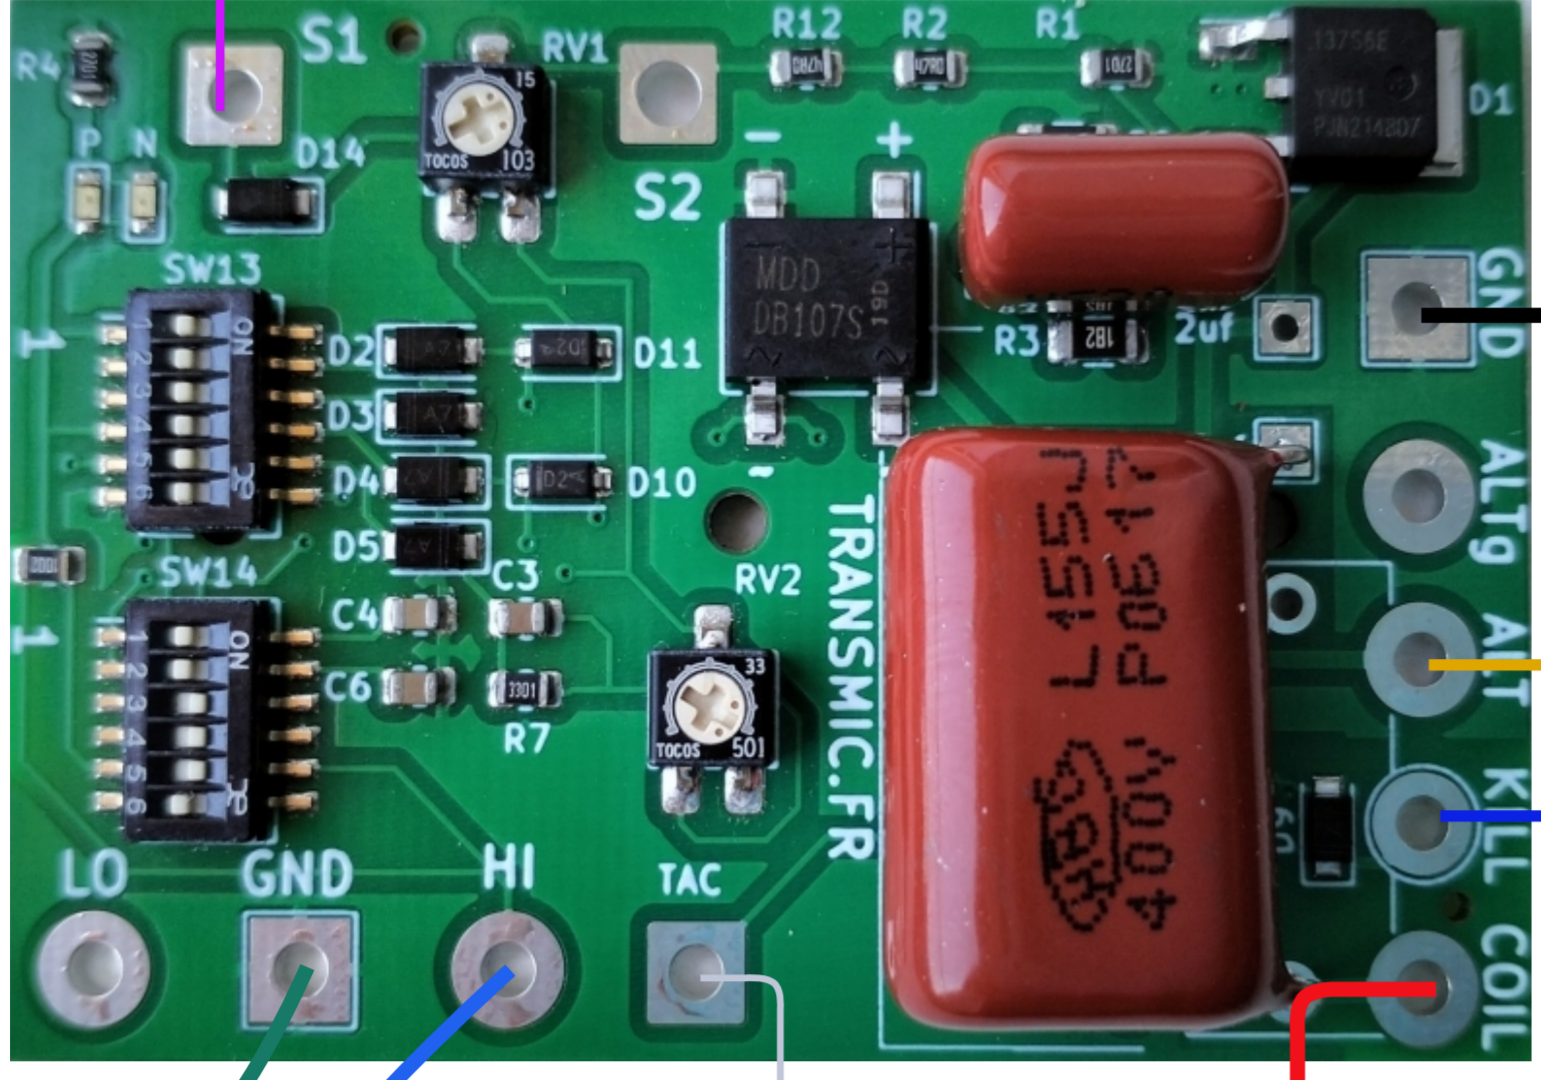

SAFETY SW

CHARGING COIL  
internally connected to ground

GND

HV

KILL SWITCH

GND

PICKUP COIL

TACHOMETER

IGNITION COIL

GND

NGK

SAFETY SW

CHARGING COIL  
NOT internally connected to ground

GND

HV

KILL SWITCH