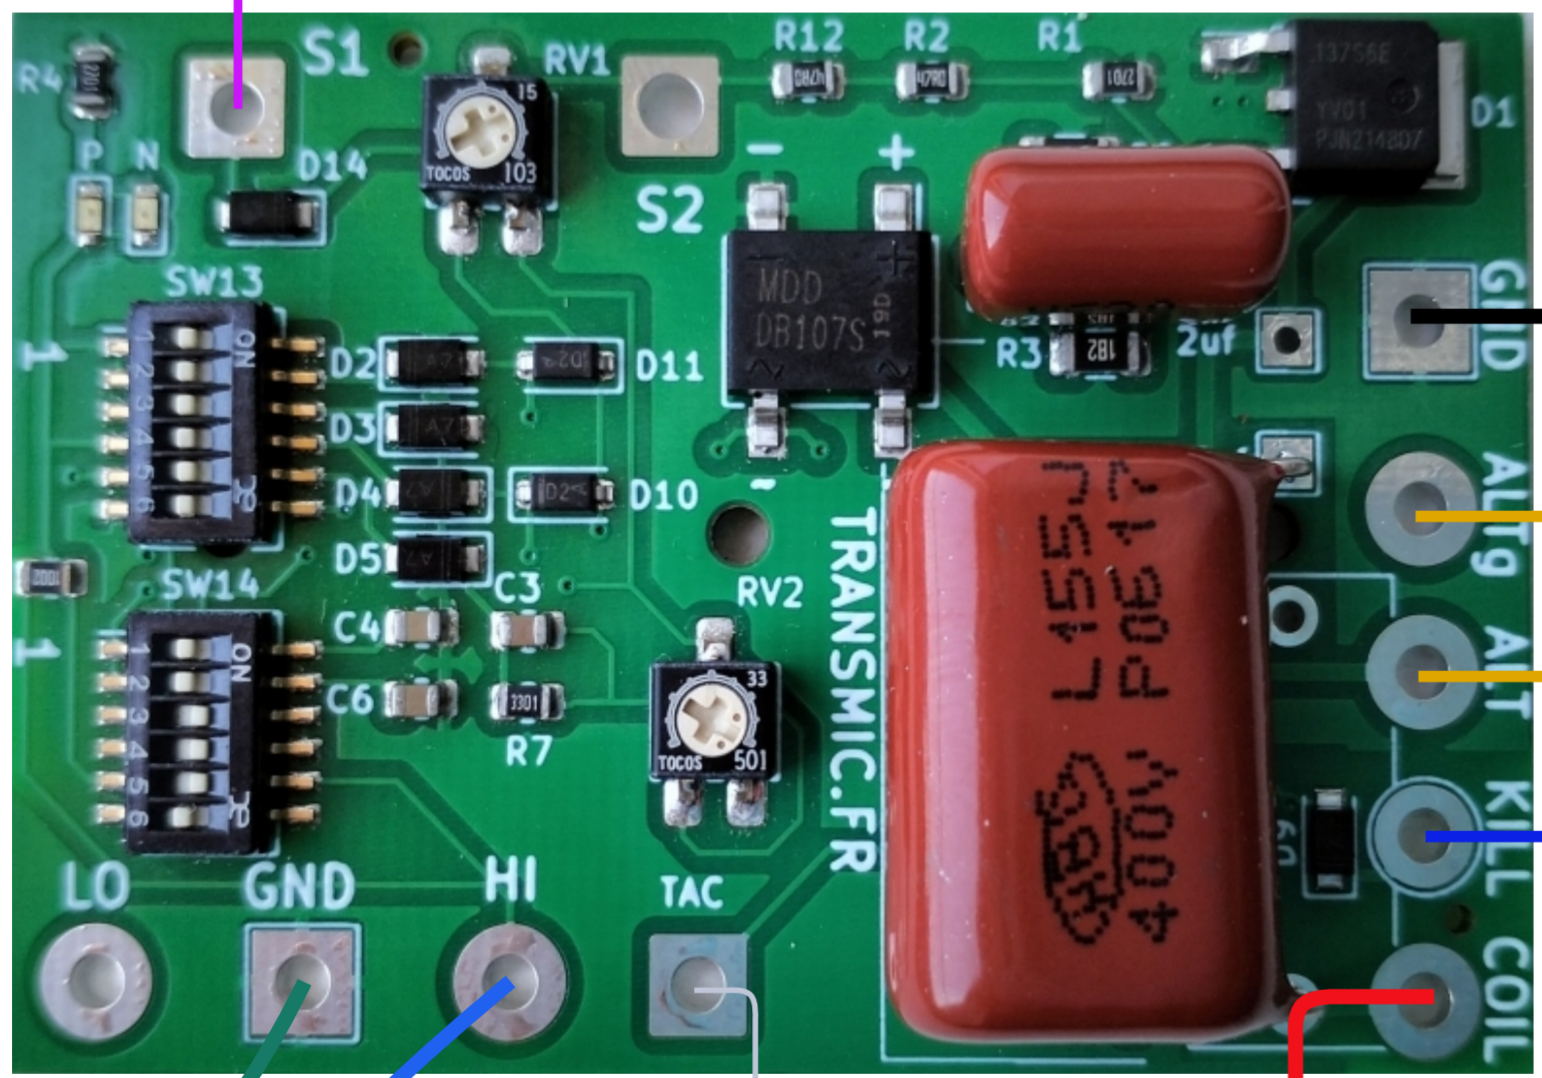

SAFETY SW

CHARGING COIL  
internally connected to ground

GND

HV

KILL SWITCH

GND

PICKUP COIL

TACHOMETER

IGNITION COIL

GND

NGK

SAFETY SW

CHARGING COIL  
NOT internally connected to ground

GND

HV

KILL SWITCH