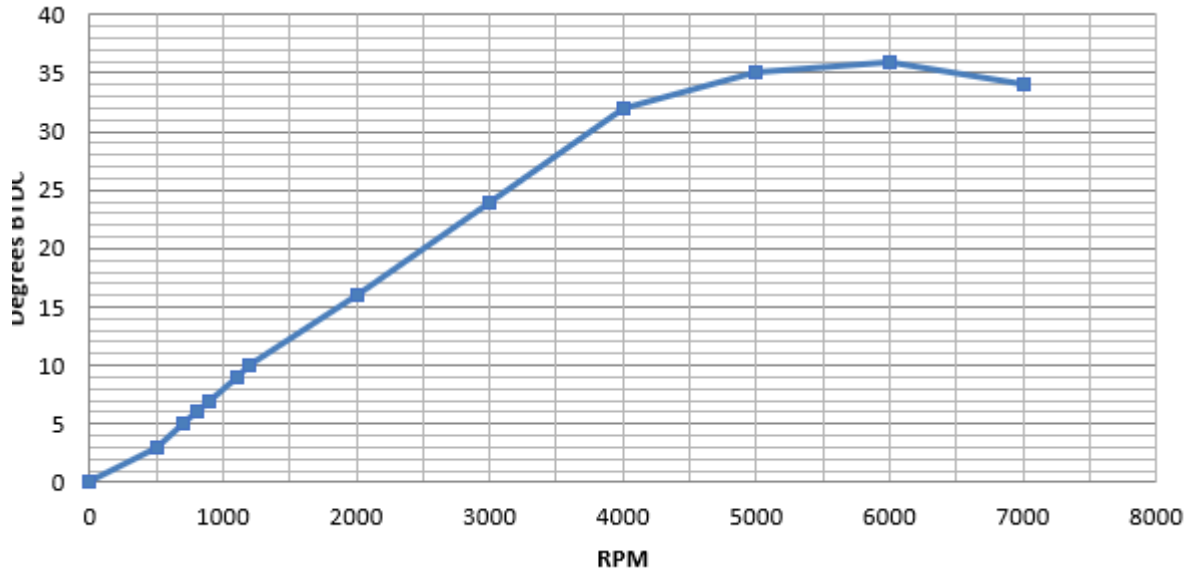

Values for Yamaha XT600Z (1VJ) 1986

Special thanks to Jean-Francois M

RPM	TIMING
500	3
700	5
800	6
900	7
1100	9
1200	10
2000	16
3000	24
4000	32
5000	35
6000	36
7000	34

Pickup Type	0
Pickup Position	50
Kick Speed	250
Adv 0-500rpm	2
Console output	0