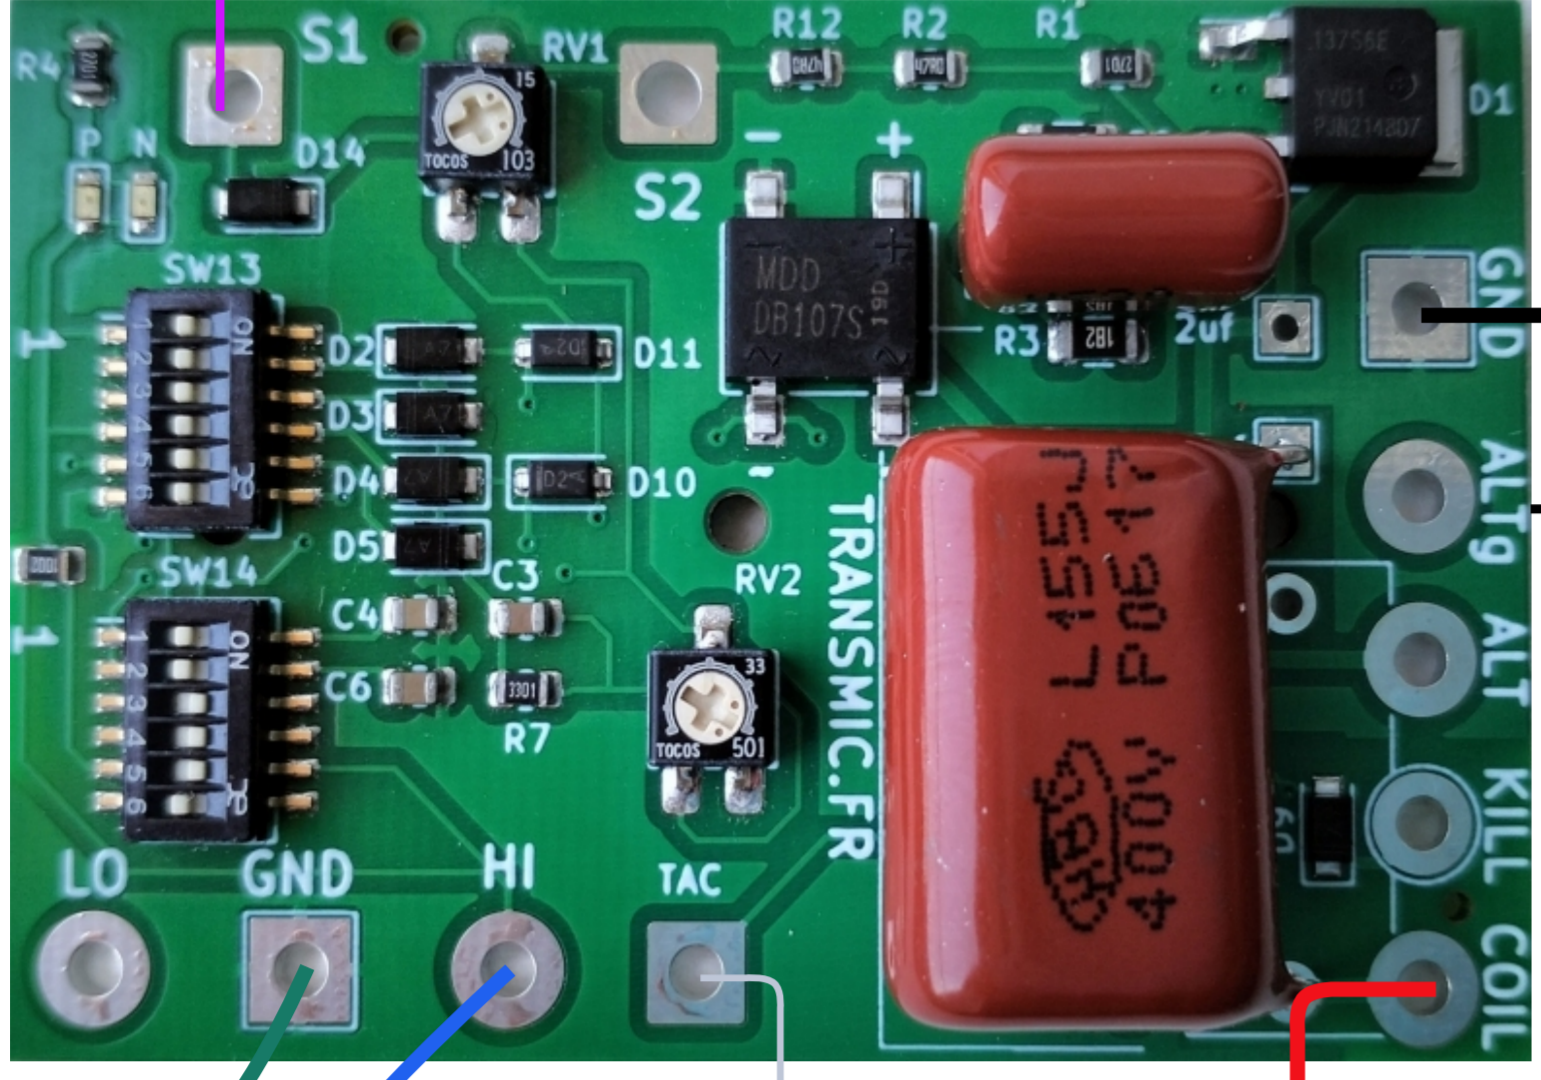

SAFETY SW

PICKUP COIL

TACHOMETER

IGNITION COIL

GND

KILL SWITCH

GND

GND