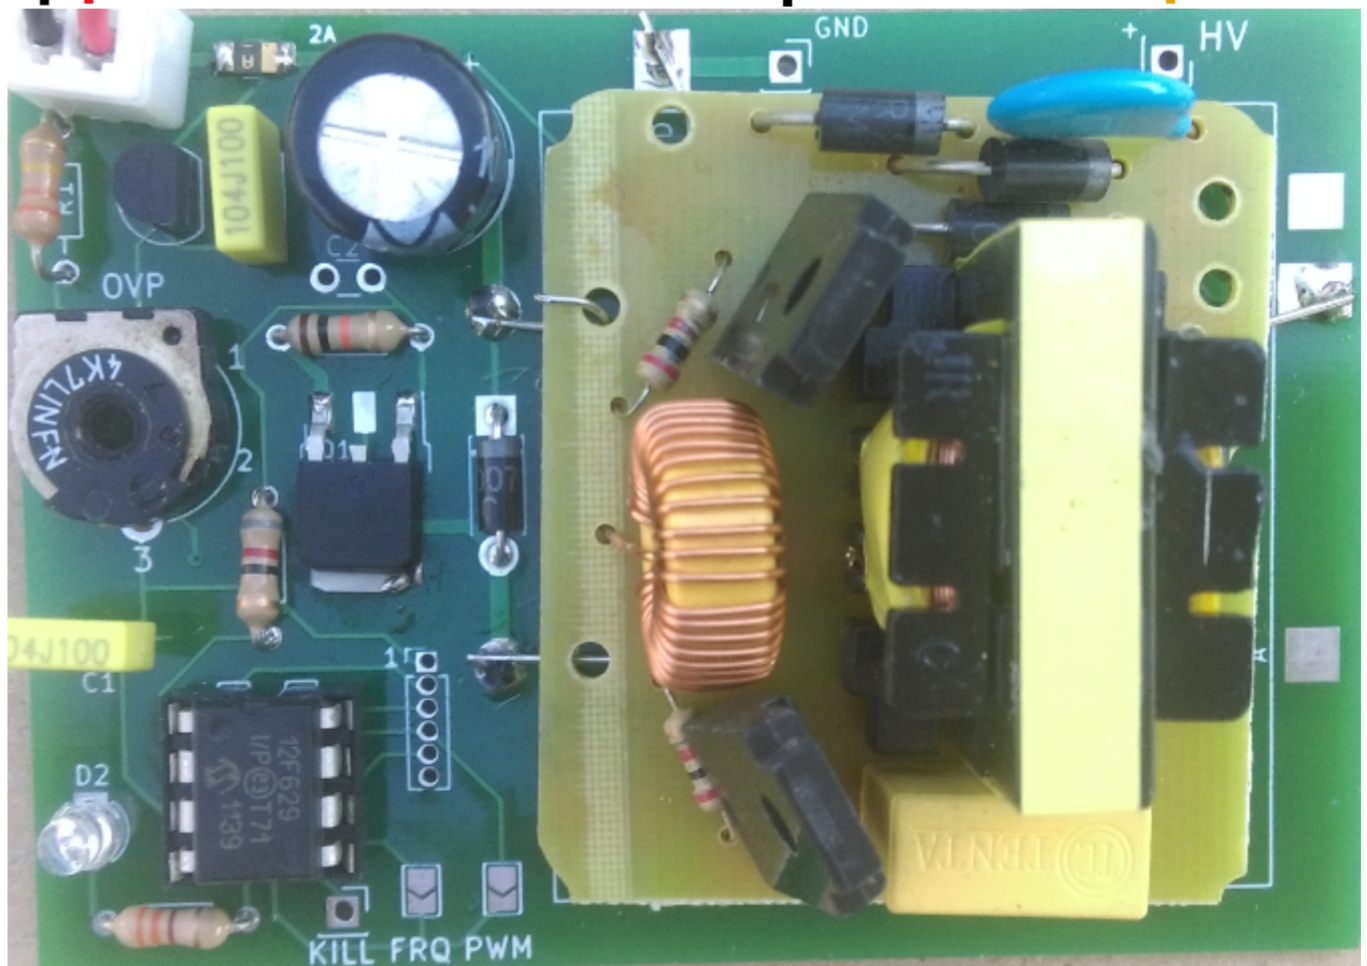

SAFETY SW

PICKUP COIL

TACHOMETER

IGNITION COIL

GND

KILL SWITCH

GND

GND